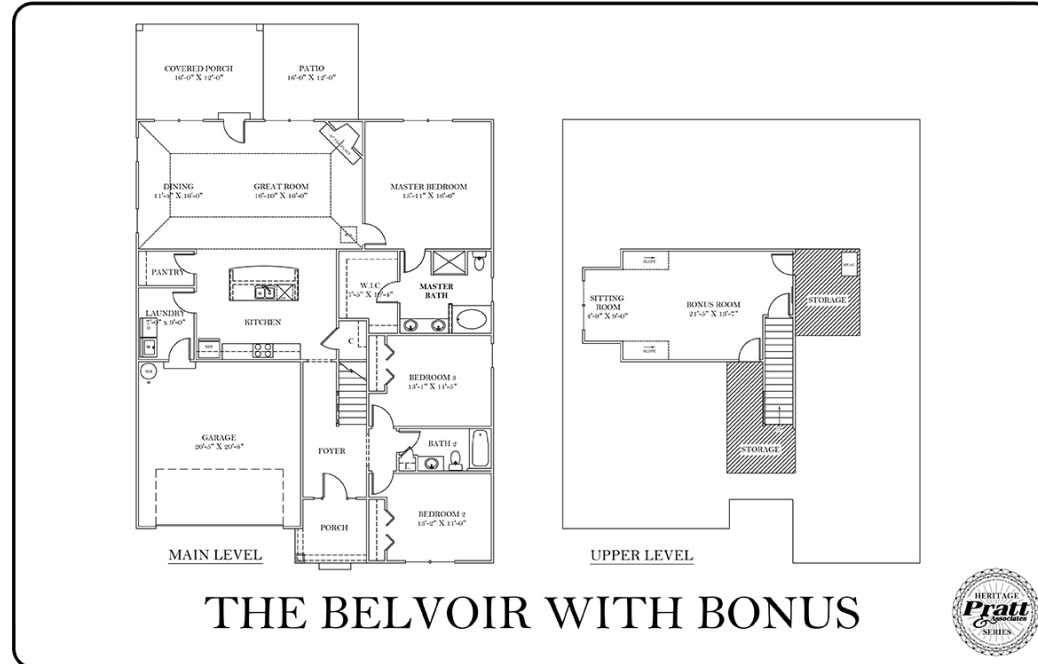

PHOTO IS REPRESENTATIONAL OF HOMEPLAN

# The Belvoir w/bonus

AT CREEKSIDE AT HAMPTON MEADOWS

8454 GRAY FOX COURT  
 OOLTEWAH, TN 37363

2,314 SQ FT  
 3 BEDROOMS/2 BATHS

*A well-planned, single-story 2,314 sq ft home with 3 bedrooms and 2 baths. A Pratt Classic! Features include an open floorplan perfect for entertaining and a large master suite. This home offers a laundry area just off the garage for easy unloading of groceries or dropping off muddy shoes.*

*The upstairs bonus room has a sitting area - perfect for an office or study!*

*Outside is not only a covered porch, but extra patio - great for grilling out on weekends!*

FOR MORE INFORMATION CALL 423-757-7687