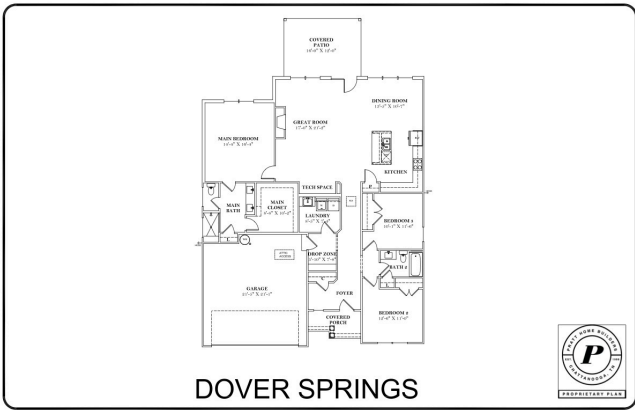

8904 KNOLLING LOOP

Ooltewah, TN 37363 | Bainbridge

\$449,900

Sq Ft: 1,906 Bedrooms: 3
 Baths: 2 Stories: 1

This charming Dover Springs home plan is situated in the heart of Ooltewah, TN, right in the stunning Bainbridge Park community. Enjoy a picturesque stroll along the sidewalks and green spaces, or take a refreshing dip in the community pool and cabana. Conveniently located just minutes from I-75, Cambridge Square, and Hamilton Place, this layout provides both style and function. The great room corner fireplace offers endless possibilities for creating memories with loved ones. A mudroom and laundry off the garage keep your home free from muddy shoes and laundry noise. The spacious main bedroom is a true haven, featuring a luxurious main bath and closet with room for all your latest fashion finds. This home is everything you deserve and more.

Sales Office
 9246 Knolling Loop
 Ooltewah, TN 37363

Office Hours

- 3 Bedrooms
- 2 Bathrooms
- Main Bedroom Down
- Ranch-Style Design

Home Site #33: The Dover Springs

8904 KNOLLING LOOP

Hardie Siding: Mountain Sage