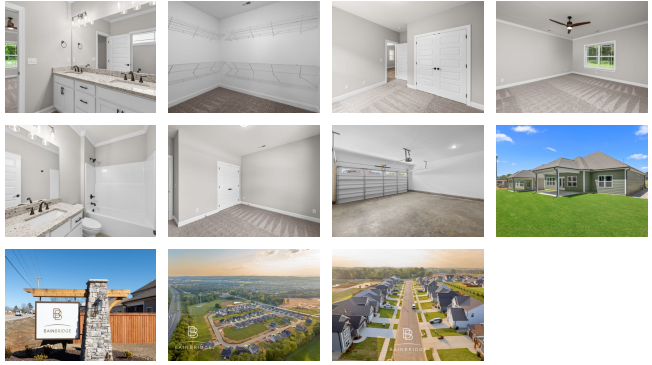

8904 KNOLLING LOOP

Ooltewah, TN 37363 | Bainbridge

\$449,900

Sq Ft: 1,906 Bedrooms: 3
 Baths: 2 Stories: 1

This charming Dover Springs home plan is situated in the heart of Ooltewah, TN, right in the stunning Bainbridge Park community. Enjoy a picturesque stroll along the sidewalks and green spaces, or take a refreshing dip in the community pool and cabana. Conveniently located just minutes from I-75, Cambridge Square, and Hamilton Place, this layout provides both style and function. The great room corner fireplace offers endless possibilities for creating memories with loved ones. A mudroom and laundry off the garage keep your home free from muddy shoes and laundry noise. The spacious main bedroom is a true haven, featuring a luxurious main bath and closet with room for all your latest fashion finds. This home is everything you deserve and more.

Sales Office
 9246 Knolling Loop
 Ooltewah, TN 37363

Office Hours

- 3 Bedrooms
- 2 Bathrooms
- Main Bedroom Down
- Ranch-Style Design

Home Site #33: The Dover Springs

8904 KNOLLING LOOP

Hardie Siding: Mountain Sage

Front Door Color:
SW7020 Black Fox

Accent Brick

Front Door
Hardware

Shake Color

Exterior Mood Board

Home Site #33: The Dover Springs

8904 KNOLLING LOOP

Warm & Cozy LVP Flooring