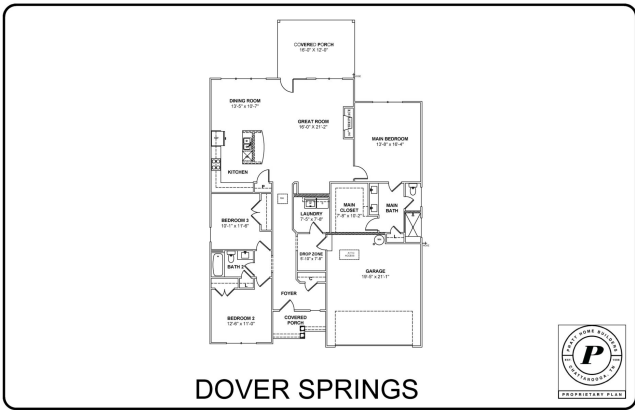

524 DOUBLE PLAY DR.

East Brainerd, TN 37421 | Engel
Park

\$459,900

Sq Ft: 1,845 Bedrooms: 3
Baths: 2 Stories: 1

With the master bedroom located on the main floor in the desirable East Hamilton school district, Pratt Home Builders features the Dover Springs home plan. This Single-Level gem boasts 3 spacious bedrooms and 2 modern baths across over 1800 square feet of living space. The great room corner fireplace offers endless possibilities for creating memories with loved ones. A mudroom and laundry off the garage keep your home free from muddy shoes and laundry noise. The spacious main bedroom is a true haven, featuring a luxurious main bath and closet with room for all your latest fashion finds. This home is everything you deserve and more.

- 3 Bedrooms
- 2 Bathrooms
- Main Bedroom Down
- Ranch-Style Design

Sales Office
8016 Slugger Way
Chattanooga, TN 37405

Office Hours

DOVER SPRINGS

Home Site #103: The Dover Springs

524 DOUBLE PLAY DRIVE

Hardie Siding: Mountain Sage