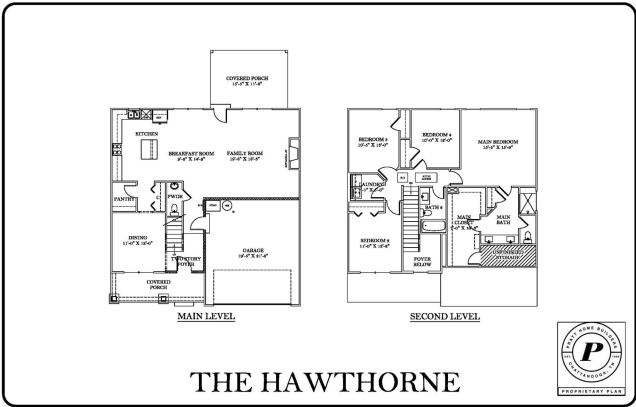

# 568 WINCHESTER DRIVE

Fort Oglethorpe, GA 30741 | The Fields at Huntley Meadows

**\$434,900**

Sq Ft: 2,311 Bedrooms: 4  
 Baths: 2 Half Baths: 1 Stories: 2

Experience the best of both worlds at Huntley Meadows, a stunning community of designer homes crafted by Pratt Home Builders, located just over the Tennessee/Georgia line. The Hawthorne home design is a masterpiece of thoughtful living that makes the most of every square inch of space. The two-story foyer welcomes you in and leads you to an elegant dining room with craftsman-style trim that doubles as an office or sitting room. The open and airy great room is perfect for relaxation, with a large kitchen featuring abundant cabinetry and a modern island. Head to the second level where you'll find 4 spacious bedrooms, including a large primary bedroom with a bathroom featuring dual vanities and a large shower with a full tile bench. Unique to say the least! Discover the perfect combination of comfort and luxury in this exceptional home in North GA that's convenient to a multitude of shops, Costco, I-75, and a quick trip to downtown Chattanooga.

Sales Office  
 Call Brittany at (423) 757-7687 ext. 1  
 Fort Oglethorpe, GA 30741

Office Hours

- Covered Patio
- 4 Bedrooms & 2.5 Bathrooms
- Craftsman-Style Finishes
- Separate Dining Room
- Walk-in Pantry
- Electric Water Heater
- Open-Layout Kitchen & Great Room