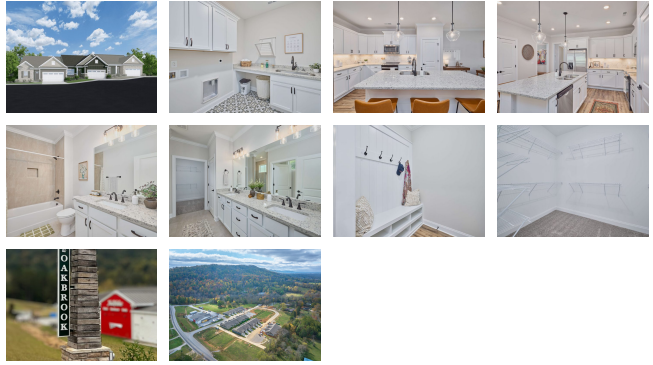

Home Site #43: The Iris

1563 WHISPER WINDS LANE

Warm & Cozy LVP Flooring

Upgraded Quartz Countertop at Kitchen

Classic White Laminate Cabinets

Upgraded Tile Backsplash

Wall Colors

Interior Mood Board