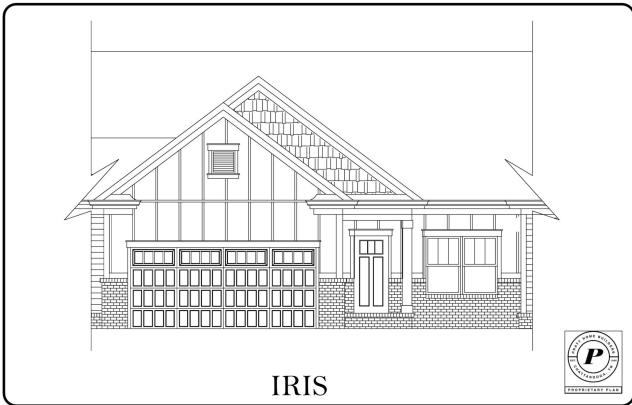

Home Site #43: The Iris

1563 WHISPER WINDS LANE

Warm & Cozy LVP Flooring

Upgraded Quartz Countertop at Kitchen

Classic White Laminate Cabinets

Upgraded Tile Backsplash

Wall Colors

Interior Mood Board