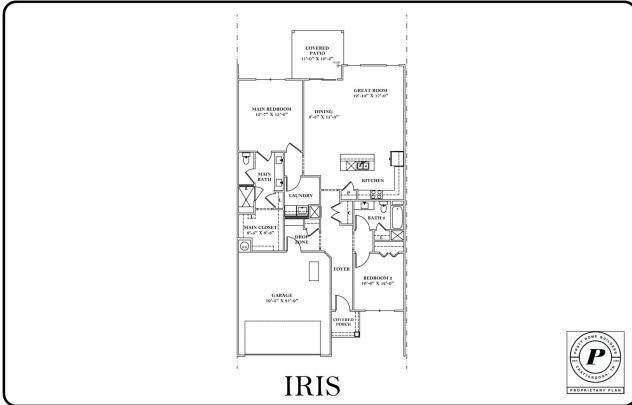

1563 WHISPER WINDS LN

Ooltewah, TN 37363 | The Retreat
at Oakbrook

\$372,900

Sq Ft: 1,543 Bedrooms: 2
Baths: 2 Stories: 1

East Brainerd, Tennessee - Introducing our newest community, Retreat at Oakbrook. Just off Ooltewah-Ringgold Road behind the new Publix and Morning Pointe Memory Care Center, Retreat at Oakbrook features single-level, two bedroom and three bedroom townhomes. HOA includes full lawn care for each home and garden care in community spaces, making it a beautiful community all year long without the hassle.

Home Site 43 is the Iris home plan, featuring 2 spacious bedrooms and 2 full bathrooms to match. Walking through the front door, you'll find the guest bedroom at the front of the house with a full bath directly across the hall. Wide doorways make for easy wheel-chair access throughout the home, a very unique design feature you don't see often. Moving through the hall, you're greeted by the spacious, open-concept kitchen and great room with sliding glass doors that open up to your private patio oasis. Just a short walk from the kitchen, your laundry room is just outside of the master bedroom. In the bedroom, you'll find the large en suite with double-vanities, a roll-in shower, plus a spacious walk-in closet. With easy access to favorite areas around town and downtown Chattanooga within a half hour's drive, you'll never be short on things to do. Enjoy a meal at Cambridge Square just a short drive away, an evening of entertainment at Collegedale Commons, a round of golf at one of the many area golf courses, shop at Hamilton Place mall and surrounding shops, or enjoy the nature trails at Heritage Park, Audobon Acres, and more. Discover Retreat at Oakbrook today and set an appointment with our team to learn more.

- 2 Bedrooms
- 2 Full Bathrooms
- 2-Car Garage
- Covered Patio
- Lawn Care included in HOA

Sales Office
1738 Whisper Winds Ln
Ooltewah, TN
(423) 757-7687

Office Hours

Home Site #43: The Iris

1563 WHISPER WINDS LANE