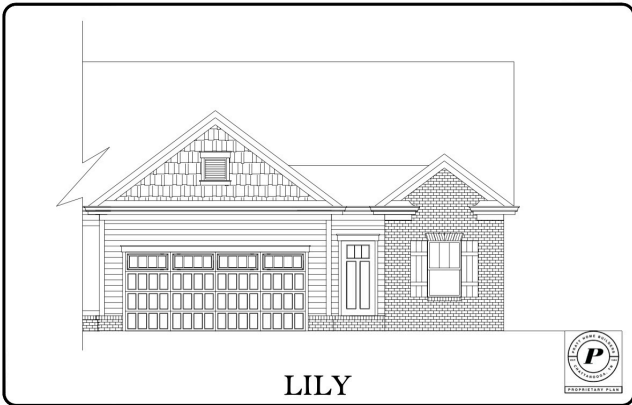

LILY

Home Site #42: The Lily

1571 WHISPER WINDS LANE

Warm & Cozy LVP Flooring

Contrast Granite Countertop

Classic White Laminate Cabinets

Classic Subway Tile Backsplash

Wall Colors

Interior Mood Board

Home Site #42: The Lily

1571 WHISPER WINDS LANE

Hardie Siding: Mountain Sage

Front Door Color: SW2803 Rookwood Terra Cotta

Accent Brick

Front Door Hardware

Shake Color

Exterior Mood Board