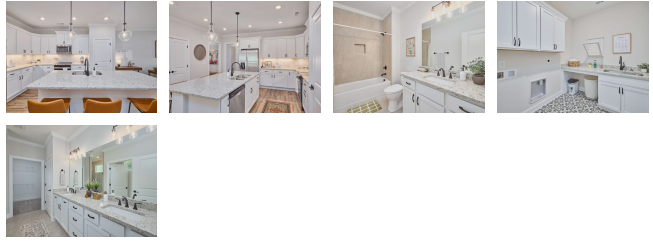

Home Site #42: The Lily

1571 WHISPER WINDS LANE

Warm & Cozy LVP Flooring

Contrast Granite Countertop

Classic White Laminate Cabinets

Classic Subway Tile Backsplash

Wall Colors

Interior Mood Board

Home Site #42: The Lily

1571 WHISPER WINDS LANE

Hardie Siding: Mountain Sage

Front Door Color: SW2803 Rookwood Terra Cotta

Accent Brick

Front Door Hardware

Shake Color

Exterior Mood Board