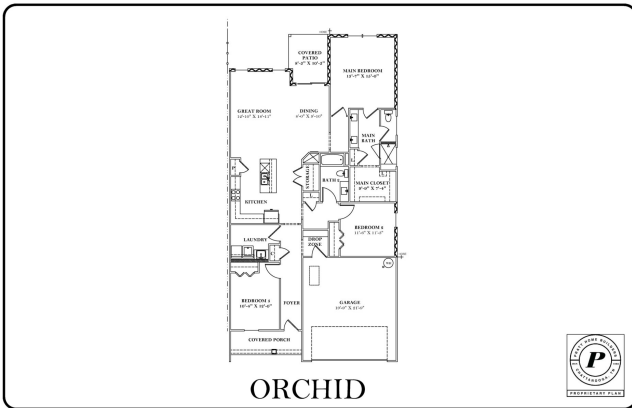

403 DOUBLE PLAY DR.

East Brainerd, TN 37421 | Engel
Park

\$409,900

Sq Ft: 1,726 Bedrooms: 3
Baths: 2 Stories: 1

Welcome home to the Orchid townhome plan, located in the final phase of Pratt Home Builders' beloved flagship community, Engel Park. Situated in East Brainerd, this community offers a beautiful community pool and cabana, playground, dog park, and play fields.

Home Site 127 features 3 spacious bedrooms and 2 full bathrooms to match. Walking through the front door, you'll find the first guest bedroom at the front of the house and across the hall, just past the garage entry, is the second guest bedroom with a full bathroom in the hall. Wide doorways make for easy wheel-chair access throughout the home, a very unique design feature you don't see often. Moving through the hall, you're greeted by the spacious, open-concept kitchen and great room with sliding glass doors that open up to your private patio oasis. Just a short walk from the kitchen, your laundry room is just outside of the master bedroom. In the bedroom, you'll find the large en suite with double-vanities, a roll-in shower, plus a spacious walk-in closet. With easy access to favorite areas around town and downtown Chattanooga within a half hour's drive, you'll never be short on things to do. Convenient to everything - enjoy a round of golf at one of the many area golf courses, shop at Hamilton Place mall and surrounding shops, or enjoy the nature trails at Heritage Park, Audobon Acres, and more. Engel Park is a special community to be a part of.

- 3 Bedrooms
- 2 Full Bathrooms
- 2-Car Garage
- Covered Patio

Sales Office
8016 Slugger Way
Chattanooga, TN 37405

Office Hours

ORCHID

ORCHID

Home Site #127: The Orchid

421 DOUBLE PLAY DRIVE

Hardie Siding: Evening Blue