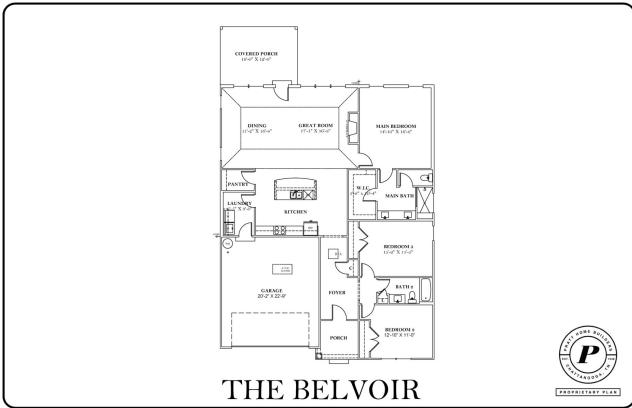

# 8892 KNOLLING LOOP

Ooltewah, TN 37363 | Bainbridge

**\$449,900**

Sq Ft: 1,920    Bedrooms: 3  
 Baths: 2    Stories: 1

Welcome home to one of our most popular single-level home plans, The Belvoir. This simple yet spacious plan features three bedrooms and two full baths with an open-concept great room. Enjoy a cup of coffee in the morning out on the covered patio and have breakfast at the kitchen island. The laundry room is conveniently located as you step inside from the garage and into the kitchen so you won't have far to bring in the groceries. As a resident of Bainbridge Park, you can enjoy community amenities such as a pool, cabana, sidewalks, and stunning green spaces perfect for a leisurely stroll. Plus, you're just minutes from I-75, Cambridge Square and Hamilton Place, making this community the perfect blend of accessibility and serenity. Come tour this beautiful home today and experience a Pratt Community!

Sales Office  
 9246 Knolling Loop  
 Ooltewah, TN 37363

Office Hours

- 3 Bedrooms
- 2 Full Bathrooms
- Covered Patio
- Open Concept Kitchen & Great Room

**Home Site #34: The Belvoir**

8892 KNOLLING LOOP

**Home Site #34: The Belvoir**