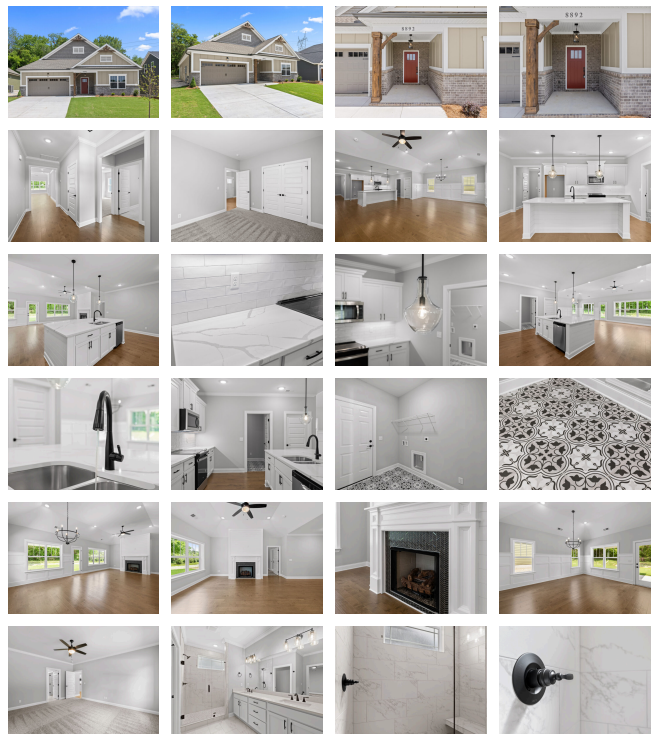

# 8892 KNOLLING LOOP

Ooltewah, TN 37363 | Bainbridge

**\$449,900**

Sq Ft: 1,920    Bedrooms: 3  
 Baths: 2    Stories: 1

Welcome home to one of our most popular single-level home plans, The Belvoir. This simple yet spacious plan features three bedrooms and two full baths with an open-concept great room. Enjoy a cup of coffee in the morning out on the covered patio and have breakfast at the kitchen island. The laundry room is conveniently located as you step inside from the garage and into the kitchen so you won't have far to bring in the groceries. As a resident of Bainbridge Park, you can enjoy community amenities such as a pool, cabana, sidewalks, and stunning green spaces perfect for a leisurely stroll. Plus, you're just minutes from I-75, Cambridge Square and Hamilton Place, making this community the perfect blend of accessibility and serenity. Come tour this beautiful home today and experience a Pratt Community!

Sales Office  
 9246 Knolling Loop  
 Ooltewah, TN 37363

Office Hours

- 3 Bedrooms
- 2 Full Bathrooms
- Covered Patio
- Open Concept Kitchen & Great Room

**Home Site #34: The Belvoir**

8892 KNOLLING LOOP

**Home Site #34: The Belvoir**