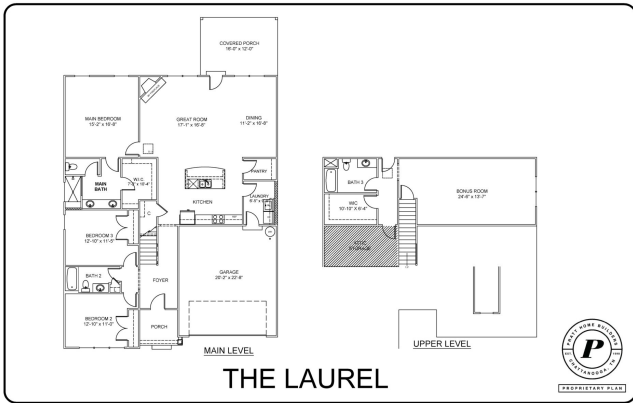

532 DOUBLE PLAY DR.

East Brainerd, TN 37421 | Engel Park

\$509,897

Sq Ft: 2,596 Bedrooms: 3
Baths: 2 Stories: 1

This beautiful Laurel home plan is located in the desirable Engel Park community in the Hamilton County School District and offers a modern open concept design with stylish accents. The main bedroom features a spacious bathroom with His and Hers sinks and a walk-in closet with room for a large wardrobe. The laundry and pantry are easily accessible from the attached garage, while the bedrooms remain peaceful. This spacious home also features two additional bedrooms and a full bath in between, offering plenty of space for guests, crafting, or a study. An upstairs bonus room with walk-in attic access is available for even more space. As a resident of Engel Park, you can enjoy picturesque strolls, a community pool and cabana, playground, dog park and play field. Plus, you're just minutes from I-75 and Hamilton Place, making this community the perfect blend of accessibility and serenity. Come tour this beautiful home today and experience a Pratt Community!

Sales Office
8016 Slugger Way
Chattanooga, TN 37405

Office Hours

- 3 Bedrooms
- 2 Full Bathrooms
- Bonus Room
- Walk-In Attic

Home Site #102: The Laurel

532 DOUBLE PLAY DRIVE

Home Site #102: The Laurel

532 DOUBLE PLAY DRIVE