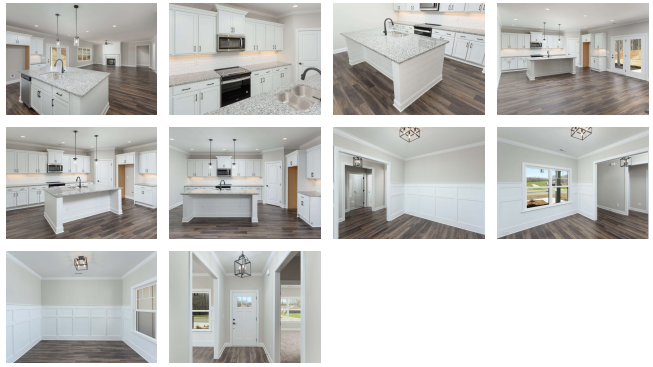

532 DOUBLE PLAY DR.

East Brainerd, TN 37421 | Engel Park

\$509,897

Sq Ft: 2,596 Bedrooms: 3
Baths: 2 Stories: 1

This beautiful Laurel home plan is located in the desirable Engel Park community in the Hamilton County School District and offers a modern open concept design with stylish accents. The main bedroom features a spacious bathroom with His and Hers sinks and a walk-in closet with room for a large wardrobe. The laundry and pantry are easily accessible from the attached garage, while the bedrooms remain peaceful. This spacious home also features two additional bedrooms and a full bath in between, offering plenty of space for guests, crafting, or a study. An upstairs bonus room with walk-in attic access is available for even more space. As a resident of Engel Park, you can enjoy picturesque strolls, a community pool and cabana, playground, dog park and play field. Plus, you're just minutes from I-75 and Hamilton Place, making this community the perfect blend of accessibility and serenity. Come tour this beautiful home today and experience a Pratt Community!

Sales Office
8016 Slugger Way
Chattanooga, TN 37405

Office Hours

- 3 Bedrooms
- 2 Full Bathrooms
- Bonus Room
- Walk-In Attic

Home Site #102: The Laurel

532 DOUBLE PLAY DRIVE

Home Site #102: The Laurel

532 DOUBLE PLAY DRIVE