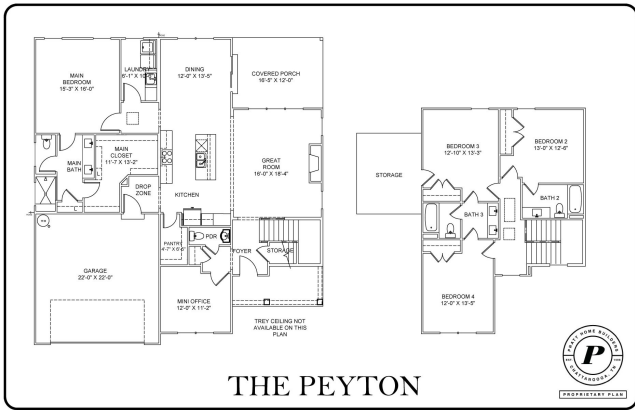

# 9658 MAYFLY ROAD

Ooltewah, TN 37363 | The Farms at Creekside

**\$554,900**

Sq Ft: 2,615 Bedrooms: 4  
Baths: 3 Half Baths: 1 Stories: 2

Discover The Farms at Creekside, an exceptional new community with an abundance of remarkable features. With stunning natural hillside views and sprawling private homesites, this neighborhood exudes tranquility and beauty. Homesite 9 - The Peyton Home Plan is one of our latest floor plans, boasting a warm and inviting atmosphere. Step inside to find a foyer with convenient coat closet, leading to a study/office area and powder room (that are hard to come by these days!). Next, experience the open layout of the great room, kitchen, and dining nook that makes it the perfect space for movie nights, family gatherings, and entertaining guests. Conveniently located down the hall and around the corner, the private main bedroom features an expansive en-suite and walk-in closet that you'll absolutely adore, just steps away from the laundry room. Start your day enjoying a cup of coffee on the spacious patio off the dining nook or invite your neighbors over to grill out! The upstairs boasts a bonus space and two additional bedrooms with a full bath.

Sales Office  
2514 Ooltewah Ringgold Rd  
Ooltewah, TN 37363

Office Hours

- Covered Patio
- 4 Bedrooms
- 3.5 Baths
- Main Bedroom Downstairs
- Office

**THE PEYTON**

**Home Site #09: The Peyton**

9658 MAYFLY ROAD