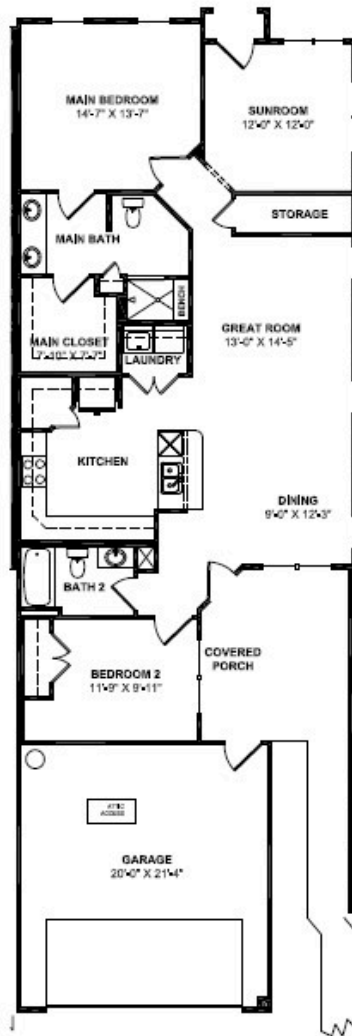

Everleigh

Homesite 27

Quick Look

\$350,000

Beds 2

Baths 2

Stories 1

SqFt 1,433

learn more
about this
home

Community

The Cottages at Brow Wood

Features

- Spacious 2-Car Garage
- Covered Patio
- Quartz Countertops
- Trey Ceiling in Main Bedroom

Contact a New Home Specialist

Call Brittany Shaw at (423) 757-7687

PrattLiving.com

Everleigh Floor Plan

This Everleigh Home Plan begins with a charming exterior that leads to a thoughtful one level design featuring two bedrooms, two bathrooms and rear covered porch.

The kitchen features elegant quartz counter-tops, white shaker panel cabinets with soft close drawers and doors, under cabinet lighting, classic subway tile backsplash and stainless steel appliances. The main bedroom features a tray ceiling and you will find a full tiled shower with bench in the main shower.