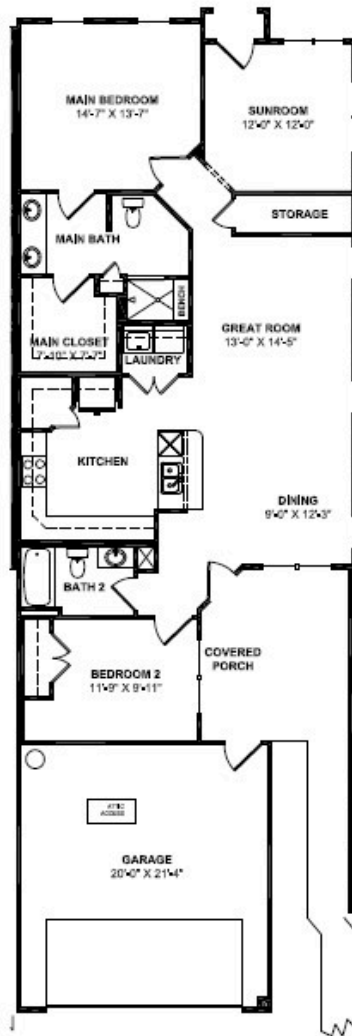

Everleigh

Homesite 27

Quick Look

\$369,900

Beds 2

Baths 2

Stories 1

SqFt 1,433

learn more
about this
home

Community

The Cottages at Brow Wood

Features

- Spacious 2-Car Garage
- Covered Patio
- Quartz Countertops
- Trey Ceiling in Main Bedroom

Contact a New Home Specialist

Call Brittany Shaw at (423) 757-7687

PrattLiving.com

Everleigh Floor Plan

This Everleigh Home Plan begins with a charming exterior that leads to a thoughtful one level design featuring two bedrooms, two bathrooms and rear covered porch.

The kitchen features elegant quartz counter-tops, white shaker panel cabinets with soft close drawers and doors, under cabinet lighting, classic subway tile backsplash and stainless steel appliances. The main bedroom features a tray ceiling and you will find a full tiled shower with bench in the main shower.