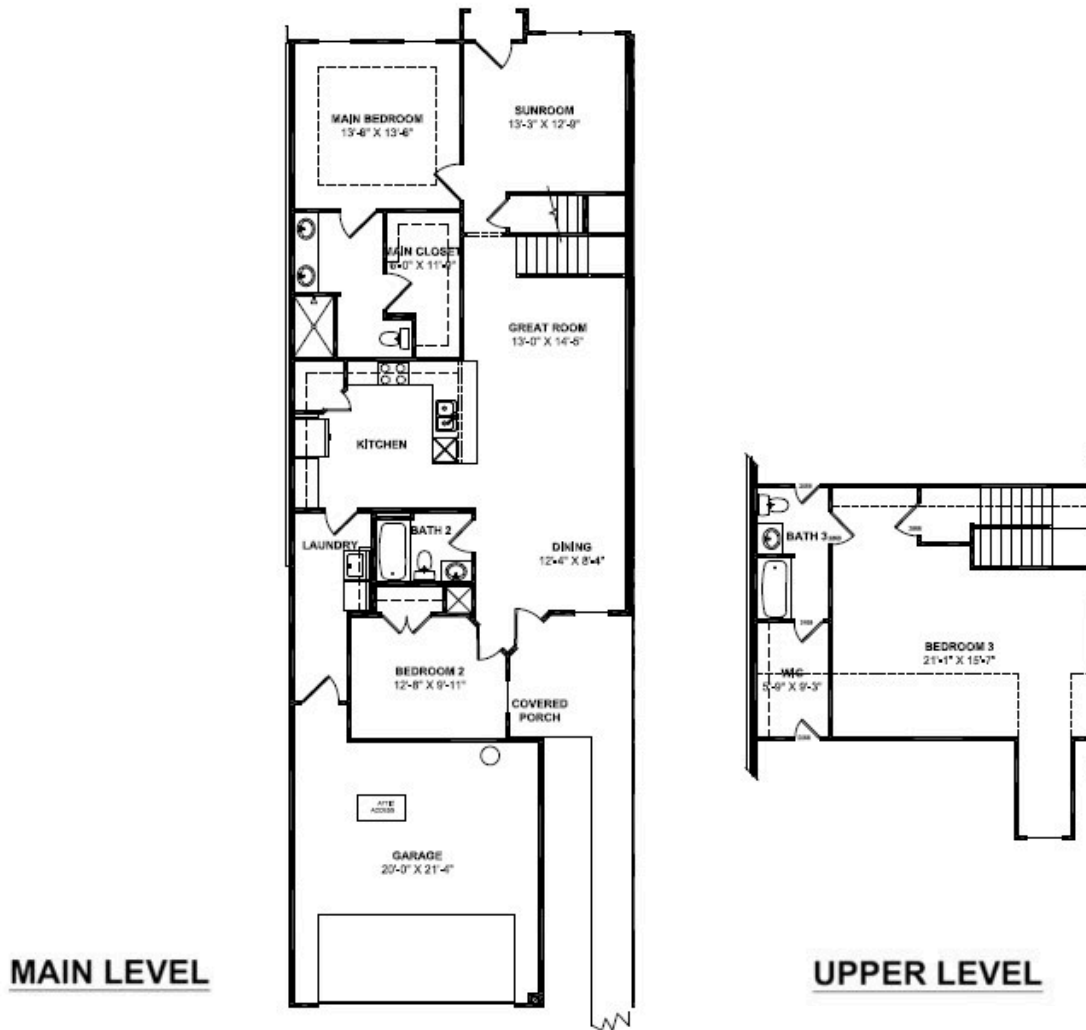

### Features

- Spacious 2-Car Garage
- Covered Patio
- Open-Concept Kitchen
- Quartz Countertops
- Sunroom

Contact a New Home Specialist

Call Brittany Shaw at (423) 757-7687

PrattLiving.com

# Waverleigh Bonus Floor Plan

The **Waverleigh Bonus** Home Plan offers 3 bedrooms, 3 baths, and a versatile bonus room, perfect for a home office or guest suite.

Enjoy a covered rear porch, open living spaces, and an owner's suite with a tray ceiling and tiled shower with a bench.