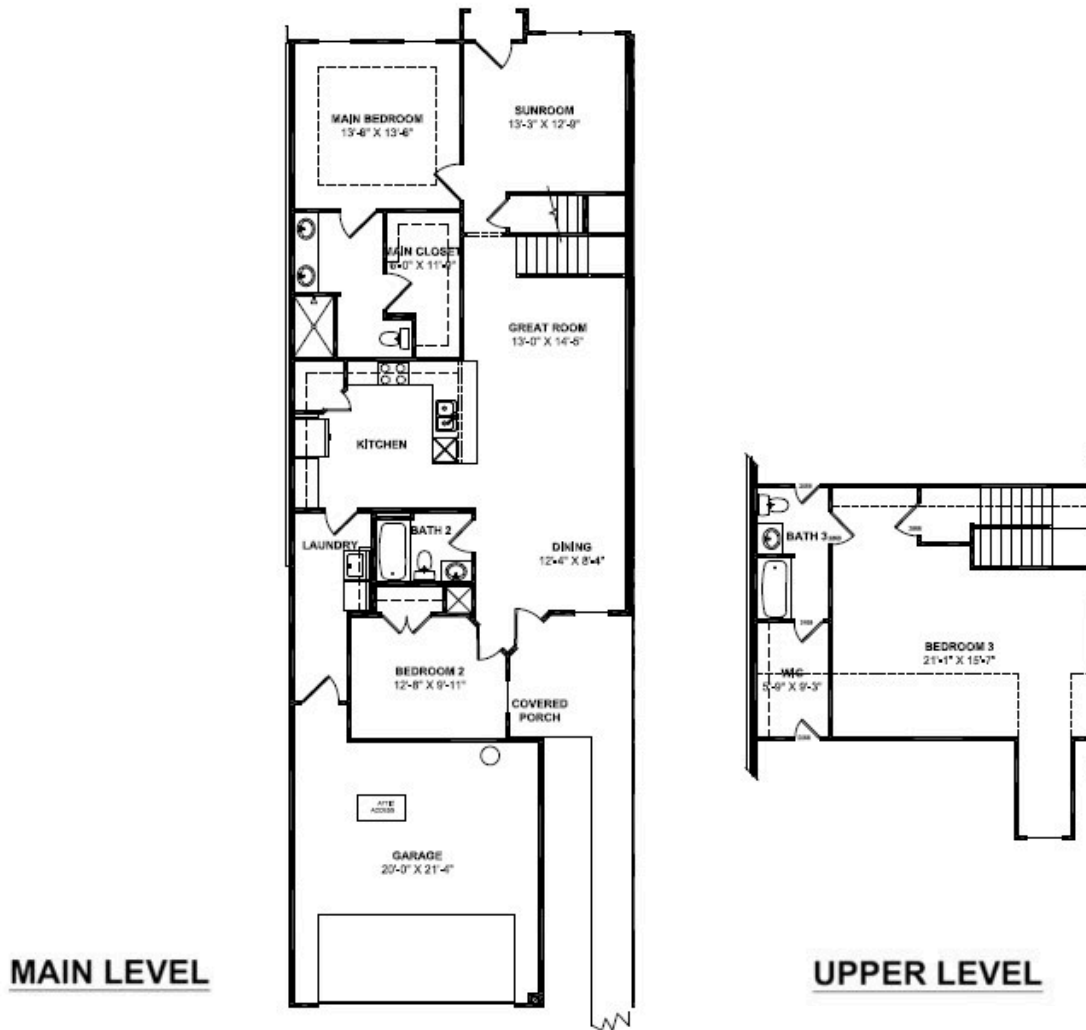

Waverleigh Bonus

Homesite 29

Quick Look

\$420,000

Beds 3

Baths 3

Stories 2

SqFt 2,106

learn more
about this
home

Community

The Cottages at Brow Wood

Features

- Spacious 2-Car Garage
- Covered Patio
- Open-Concept Kitchen
- Quartz Countertops
- Sunroom

Contact a New Home Specialist

Call Brittany Shaw at (423) 757-7687

PrattLiving.com

Waverleigh Bonus Floor Plan

The **Waverleigh Bonus** Home Plan offers 3 bedrooms, 3 baths, and a versatile bonus room, perfect for a home office or guest suite.

Enjoy a covered rear porch, open living spaces, and an owner's suite with a tray ceiling and tiled shower with a bench.