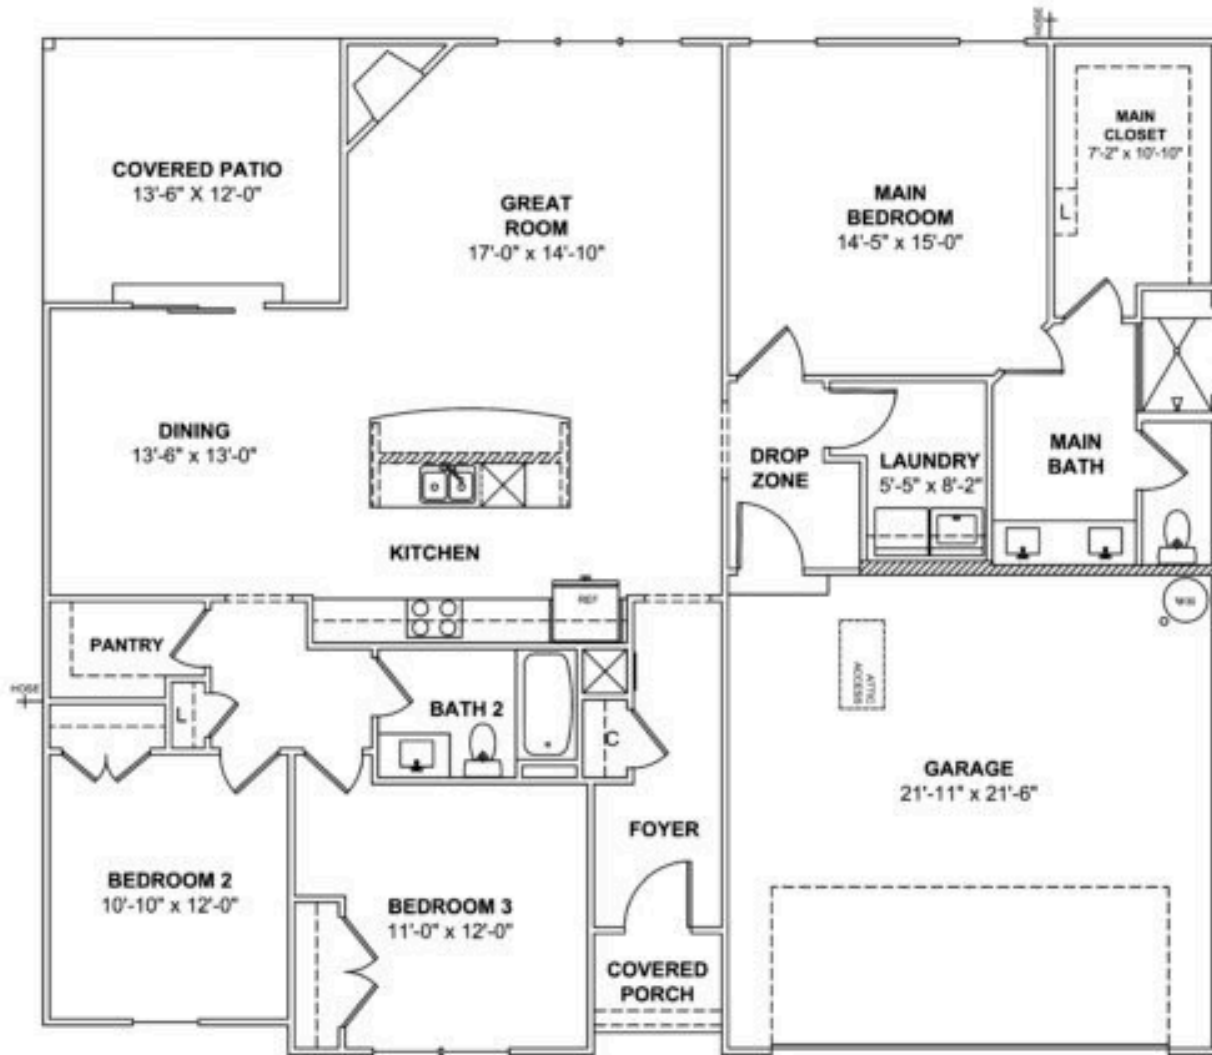

SqFt 1,767

learn more
about this
home

Community

The Fields at Huntley Meadows

Features

- Spacious 2-Car Garage
- Covered Outdoor Patio
- Open Concept Kitchen & Great Room
- Butler Pantry

Contact a New Home Specialist

Call Brittany Shaw at (423) 757-7687

PrattLiving.com

The Ocoee Floor Plan

The Ocoee plan features 3 bedrooms, 2 bathrooms, and 1,700+ sq. ft. of bright, open living. Enjoy a spacious great room, an eat-in kitchen with a large island and walk-in pantry, and a private primary suite with a tiled shower, double vanities, and a huge walk-in closet. Unwind on the covered back porch after a long day.