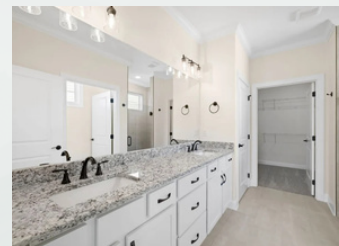

The Orchid

Homesite 107

Quick Look

\$420,000

Beds 3

Baths 2

Stories 1

SqFt 1,726

learn more
about this
home

Community

Engel Park

Features

- Spacious 2-Car Garage
- Covered Patio
- Laundry Room
- Walk-In Closet

Contact a New Home Specialist

Call Brittany Shaw at (423) 757-7687

PrattLiving.com

The Orchid Floor Plan

The Orchid home plan, features 3 spacious bedrooms and 2 full bathrooms to match. Walking through the front door, you'll find the first guest bedroom at the front of the house and across the hall, just past the garage entry, is the second guest bedroom with a full bathroom in the hall. Wide doorways make for easy wheel-chair access throughout the home, a very unique design feature you don't see often.

Moving through the hall, you're greeted by the spacious, open-concept kitchen and great room with sliding glass doors that open up to your private patio oasis. Just a short walk from the kitchen, your laundry room is just outside of the master bedroom. In the bedroom, you'll find the large en-suite with double-vanities, a roll-in shower, plus a spacious walk-in closet.