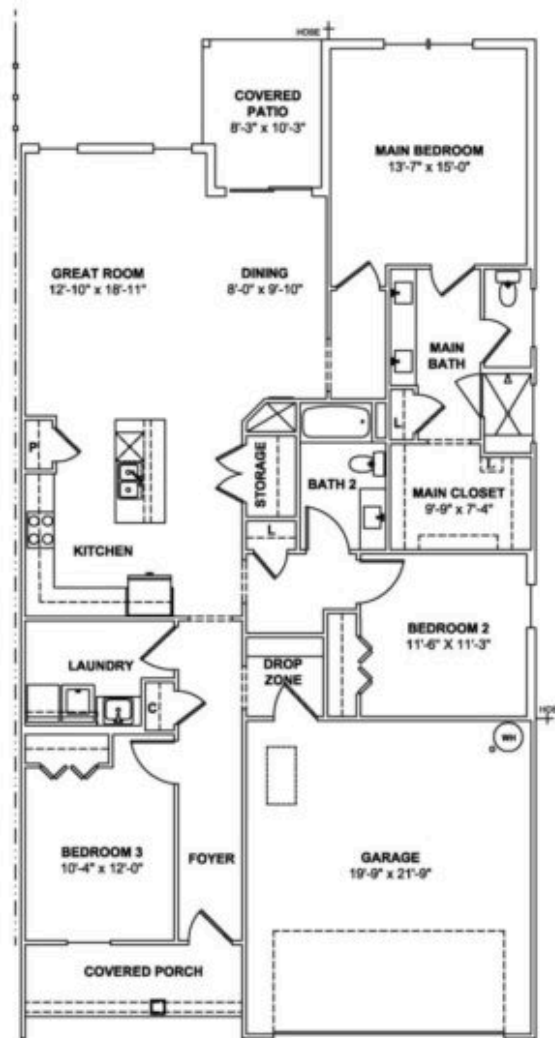

The Orchid

Homesite 107

Quick Look

\$420,000

Beds 3

Baths 2

Stories 1

SqFt 1,726

learn more
about this
home

Community

Engel Park

Features

- Spacious 2-Car Garage
- Covered Patio
- Laundry Room
- Walk-In Closet

Contact a New Home Specialist

Call Brittany Shaw at (423) 757-7687

PrattLiving.com

The Orchid Floor Plan

The Orchid home plan, features 3 spacious bedrooms and 2 full bathrooms to match. Walking through the front door, you'll find the first guest bedroom at the front of the house and across the hall, just past the garage entry, is the second guest bedroom with a full bathroom in the hall. Wide doorways make for easy wheel-chair access throughout the home, a very unique design feature you don't see often.

Moving through the hall, you're greeted by the spacious, open-concept kitchen and great room with sliding glass doors that open up to your private patio oasis. Just a short walk from the kitchen, your laundry room is just outside of the master bedroom. In the bedroom, you'll find the large en-suite with double-vanities, a roll-in shower, plus a spacious walk-in closet.