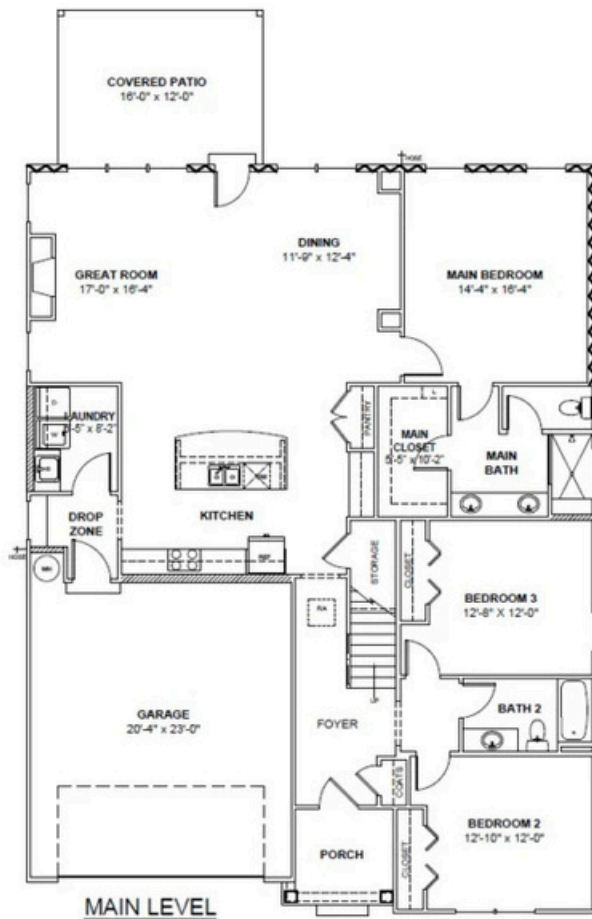

### Features

- Main Bedroom Downstairs
- Walk-In Closet
- Covered Patio
- Spacious 2-Car Garage

Contact a New Home Specialist

Call Brittany Shaw at (423) 757-7687

PrattLiving.com

# The Laurel Floor Plan

**The Laurel** is one of Pratt Home Builders' most flexible and functional home designs—blending open-concept spaces, everyday convenience, and upstairs versatility to meet your family's needs now and into the future.

Step through the charming front porch into a welcoming foyer that flows effortlessly into the great room, dining area, and kitchen. The heart of the home is anchored by a large center island and features plentiful cabinetry, modern appliances, and a dedicated pantry for smart storage and seamless entertaining.

This 3-bedroom home is built for main-level living, with a private owner's suite tucked at the rear of the home featuring a dual vanity, walk-in shower, and spacious closet. Two additional bedrooms and a full bath are positioned toward the front of the home—ideal for guests, children, or a home office setup.