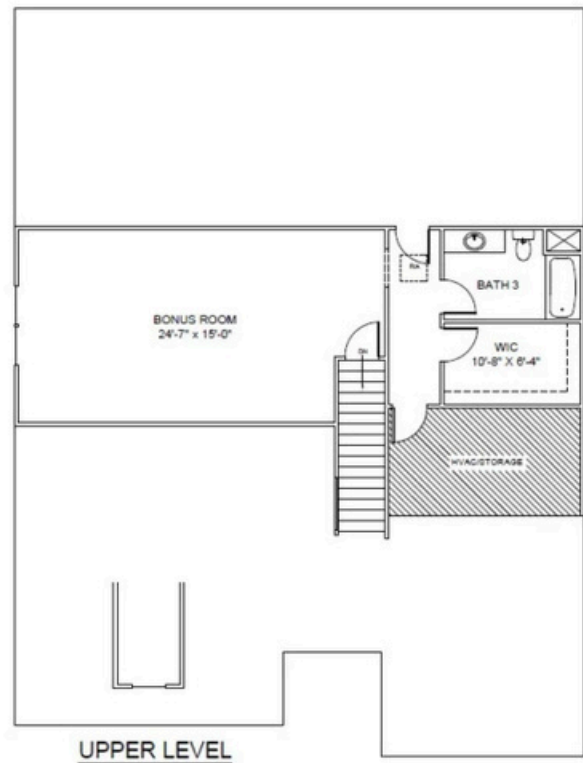

# The Laurel Floor Plan

**The Laurel** is one of Pratt Home Builders' most flexible and functional home designs—blending open-concept spaces, everyday convenience, and upstairs versatility to meet your family's needs now and into the future.