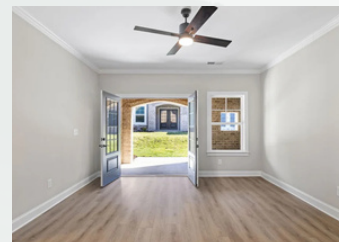

## Features

- 2-Car Spacious Garage
- Covered Patio
- Open-Concept Living
- Office Space

Contact a New Home Specialist

Call Brittany Shaw at (423) 757-7687

PrattLiving.com

# Ashleigh Floor Plan

The **Ashleigh** Home Plan begins with a charming exterior that welcomes you into a one level design featuring two bedrooms, two bathrooms and rear covered porch.

The kitchen features elegant quartz counter-tops, white shaker panel cabinets with soft close drawers and doors, under cabinet lighting, classic subway tile backsplash and stainless steel appliances. The main bedroom features a tray ceiling and you will find a full tiled shower with bench in the main shower.