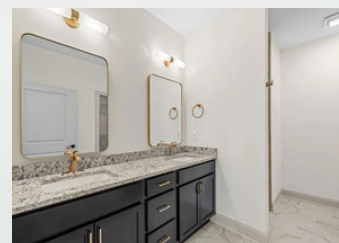

### Quick Look

**\$425,000**

Beds 3

Baths 3

Stories 2

SqFt 2,106

learn more  
about this  
home

### Features

- 2-Car Spacious Garage
- Covered Patio
- Sunroom
- Open-Concept Living

Contact a New Home Specialist

Call Brittany Shaw at (423) 757-7687

PrattLiving.com

# Waverleigh Bonus Floor Plan

The **Waverleigh Bonus** Home Plan offers 3 bedrooms, 3 baths, and a versatile bonus room, perfect for a home office or guest suite.

Enjoy a covered rear porch, open living spaces, and an owner's suite with a tray ceiling and tiled shower with a bench.