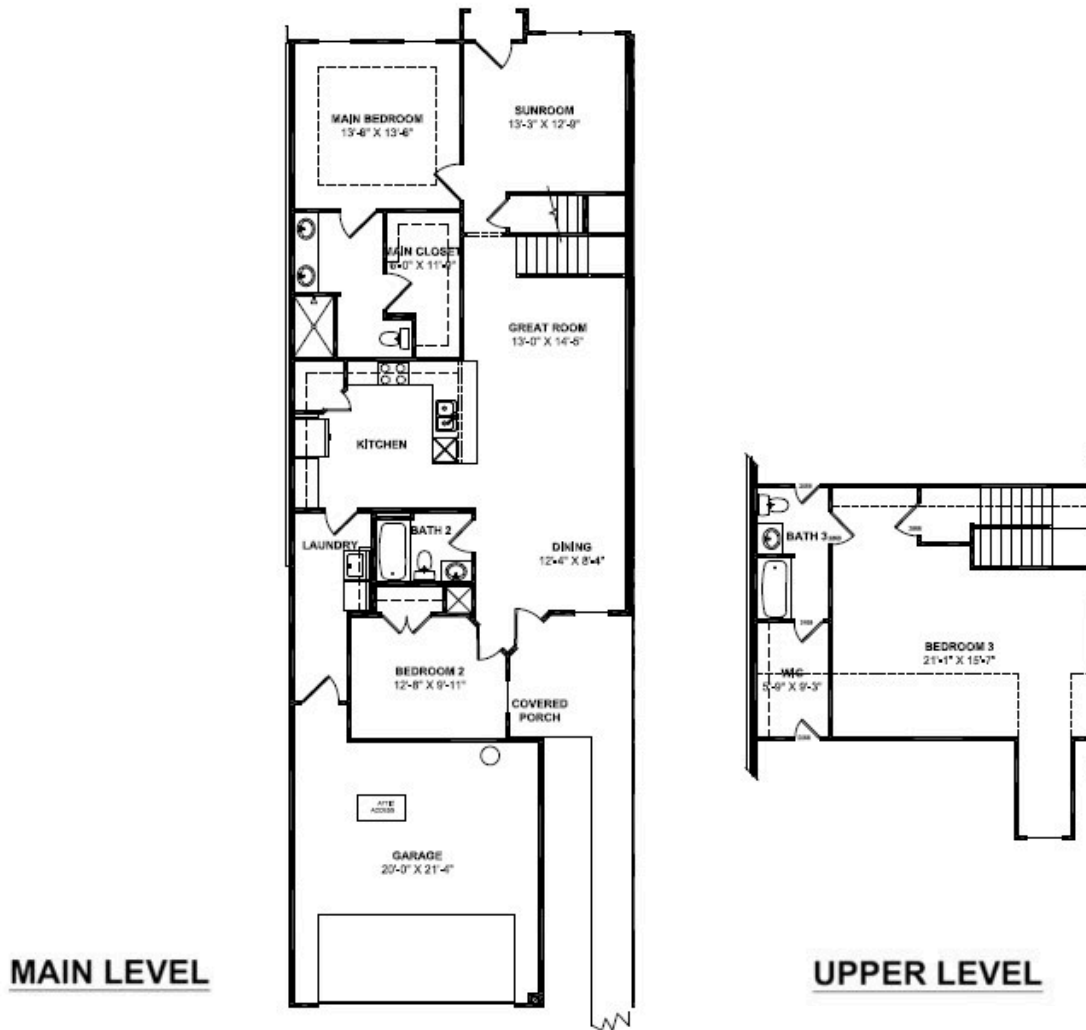

### Features

- 2-Car Spacious Garage
- Covered Patio
- Sunroom
- Open-Concept Living

Contact a New Home Specialist

Call Brittany Shaw at (423) 757-7687

PrattLiving.com

# Waverleigh Bonus Floor Plan

The **Waverleigh Bonus** Home Plan offers 3 bedrooms, 3 baths, and a versatile bonus room, perfect for a home office or guest suite.

Enjoy a covered rear porch, open living spaces, and an owner's suite with a tray ceiling and tiled shower with a bench.