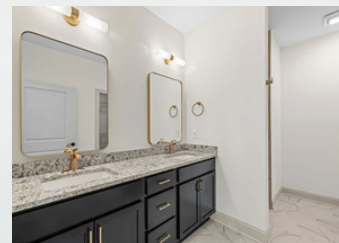

Waverleigh Bonus

Homesite 24

Quick Look

\$430,000

Beds 3

Baths 3

Stories 2

SqFt 2,106

learn more
about this
home

Community

The Cottages at Brow Wood

Features

- 2-Car Spacious Garage
- Covered Patio
- Sunroom
- Open-Concept Living

Contact a New Home Specialist

Call Brittany Shaw at (423) 757-7687

PrattLiving.com

Waverleigh Bonus Floor Plan

The **Waverleigh Bonus** Home Plan offers 3 bedrooms, 3 baths, and a versatile bonus room, perfect for a home office or guest suite.

Enjoy a covered rear porch, open living spaces, and an owner's suite with a tray ceiling and tiled shower with a bench.