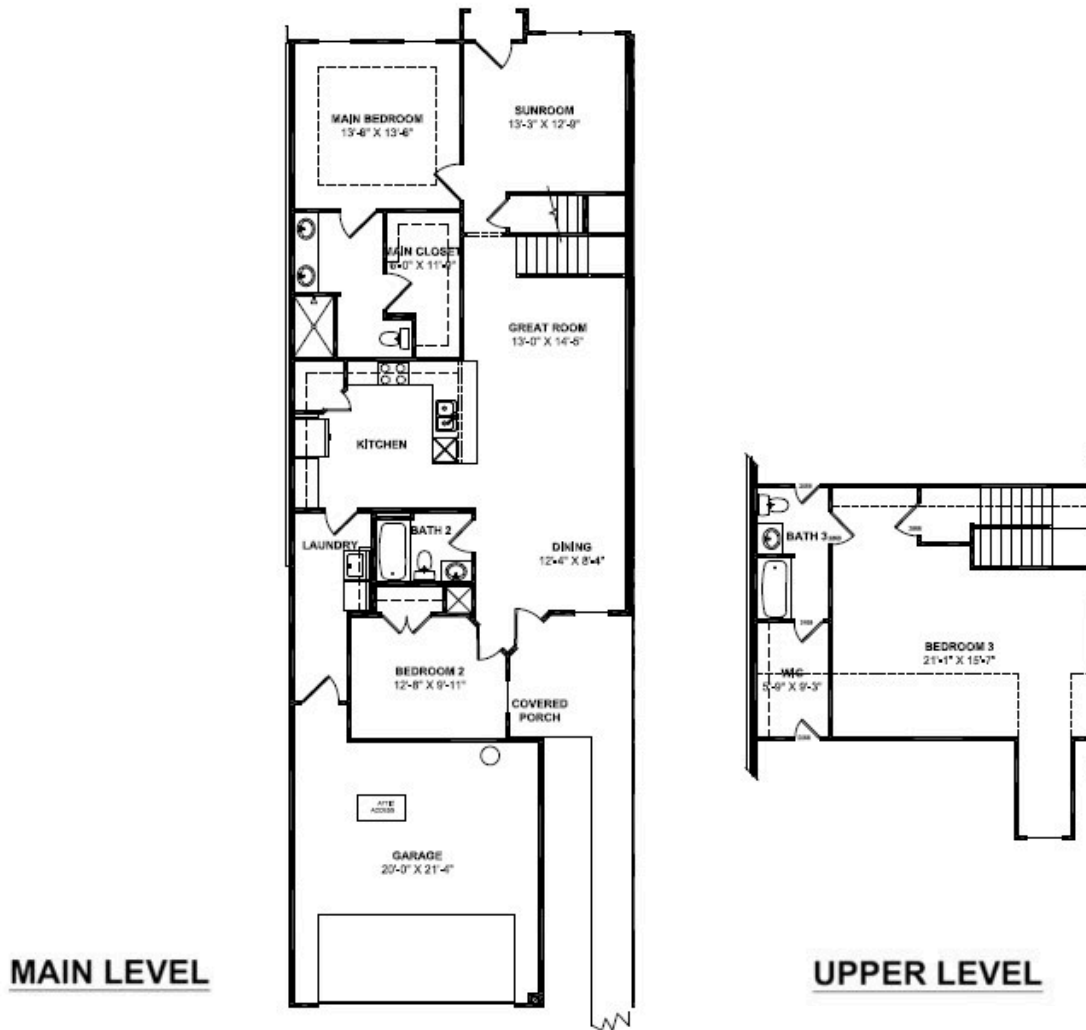

Waverleigh Bonus

Homesite 24

Quick Look

\$430,000

Beds 3

Baths 3

Stories 2

SqFt 2,106

learn more
about this
home

Community

The Cottages at Brow Wood

Features

- 2-Car Spacious Garage
- Covered Patio
- Sunroom
- Open-Concept Living

Contact a New Home Specialist

Call Brittany Shaw at (423) 757-7687

PrattLiving.com

Waverleigh Bonus Floor Plan

The **Waverleigh Bonus** Home Plan offers 3 bedrooms, 3 baths, and a versatile bonus room, perfect for a home office or guest suite.

Enjoy a covered rear porch, open living spaces, and an owner's suite with a tray ceiling and tiled shower with a bench.