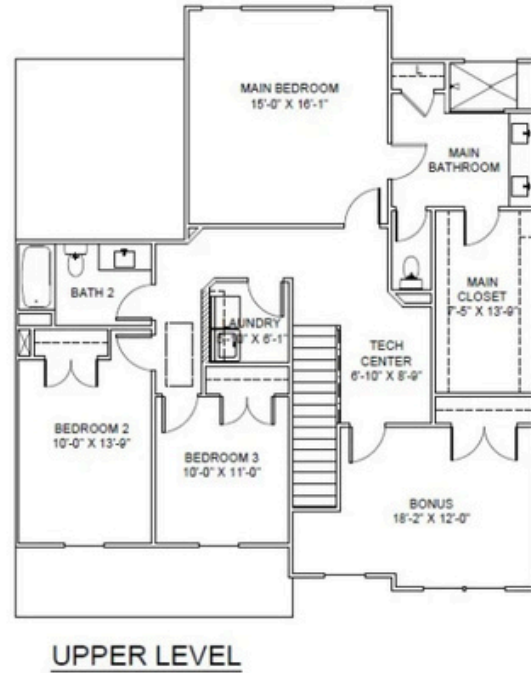

The Deerfield Floor Plan

Welcome home to the **Deerfield** floor plan, located in our beloved flagship community, Engel Park. Situated in East Brainerd, this community offers a beautiful community pool and cabana, playground, dog park, and playing fields. You're in close proximity to top-rated Apison schools, shopping at Hamilton Place Mall, 20 minutes from downtown Chattanooga, incredible golf courses, hiking trails, entertainment and restaurants. This is a prime location!

Experience the perfect blend of open-concept living and smart design. The kitchen offers its own defined space while staying connected to the heart of the home, ideal for entertaining without the clutter in view.

A private guest suite with full bath off the Great Room provides comfort and separation for visitors or live-in family. The flexible dining room easily transforms into a home office, study, or creative space, all conveniently located near the pantry.