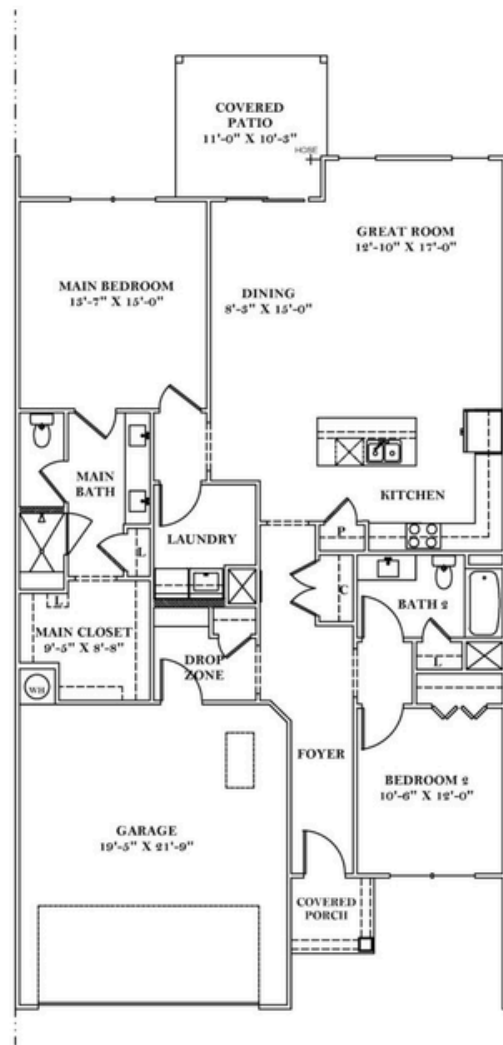

### Features

- 2-Car Spacious Garage
- Covered Porch
- Open-Concept
- Walk-In-Closet

Contact a New Home Specialist

Call Brittany Shaw at (423) 757-7687

PrattLiving.com

# The Iris Floor Plan

**The Iris** home plan, features 2 spacious bedrooms and 2 full bathrooms to match. Walking through the front door, you'll find the guest bedroom at the front of the house with a full bath directly across the hall. Wide doorways make for easy wheel-chair access throughout the home, a very unique design feature you don't see often. Moving through the hall, you're greeted by the spacious, open-concept kitchen and great room with sliding glass doors that open up to your private patio oasis.

Just a short walk from the kitchen, your laundry room is just outside of the master bedroom. In the bedroom, you'll find the large en-suite with double-vanities, a roll-in shower, plus a spacious walk-in closet.