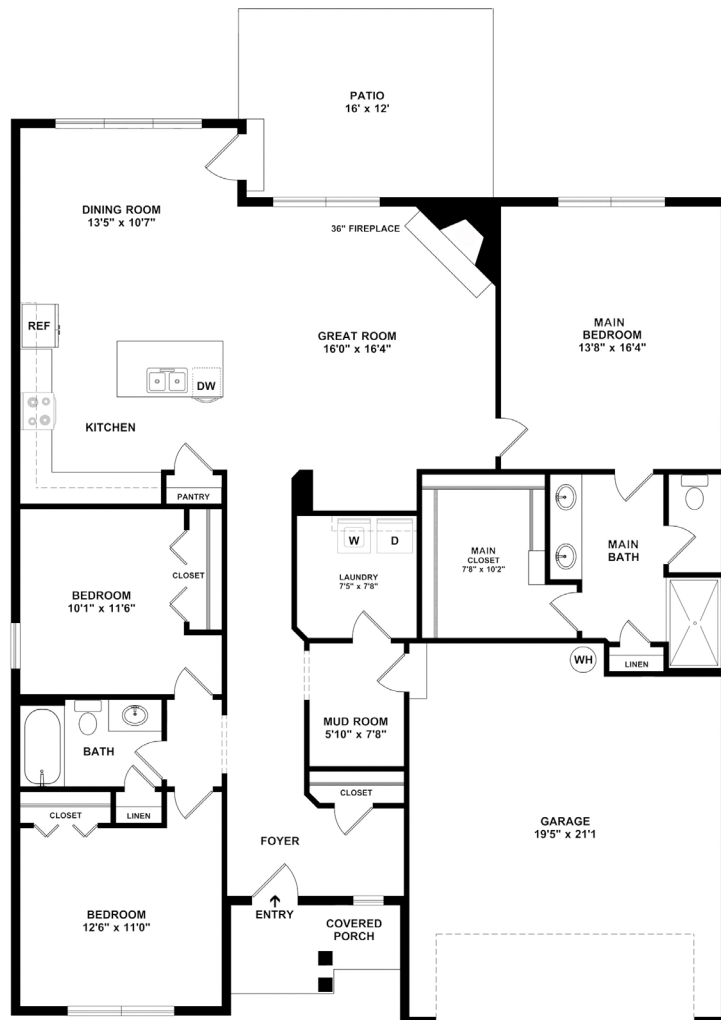

THE DOVER SPRINGS

SINGLE LEVEL

1,766 SQ FT | 3 BEDS | 2 BATHS

FURNISHED

For more information please visit prattliving.com or call (423) 757-7687

© PRATT HOME BUILDERS. ALL RIGHTS RESERVED. REPRODUCTION OF THE ILLUSTRATIONS OR WORKING DRAWINGS BY ANY MEANS IS STRICTLY PROHIBITED. ALL ENCLOSED ELEMENTS ARE REPRESENTATIONAL; ACTUAL HOMES AND FLOOR PLANS MAY VARY

THE DOVER SPRINGS

SINGLE LEVEL

1,766 SQ FT | 3 BEDS | 2 BATHS

UNFURNISHED

For more information please visit prattliving.com or call (423) 757-7687

© PRATT HOME BUILDERS. ALL RIGHTS RESERVED. REPRODUCTION OF THE ILLUSTRATIONS OR WORKING DRAWINGS BY ANY MEANS IS STRICTLY PROHIBITED. ALL ENCLOSED ELEMENTS ARE REPRESENTATIONAL; ACTUAL HOMES AND FLOOR PLANS MAY VARY

THE DOVER SPRINGS

SINGLE LEVEL

1,766 SQ FT | 3 BEDS | 2 BATHS

DETAILED DRAWING

For more information please visit prattliving.com or call (423) 757-7687

© PRATT HOME BUILDERS. ALL RIGHTS RESERVED. REPRODUCTION OF THE ILLUSTRATIONS OR WORKING DRAWINGS BY ANY MEANS IS STRICTLY PROHIBITED. ALL ENCLOSED ELEMENTS ARE REPRESENTATIONAL; ACTUAL HOMES AND FLOOR PLANS MAY VARY