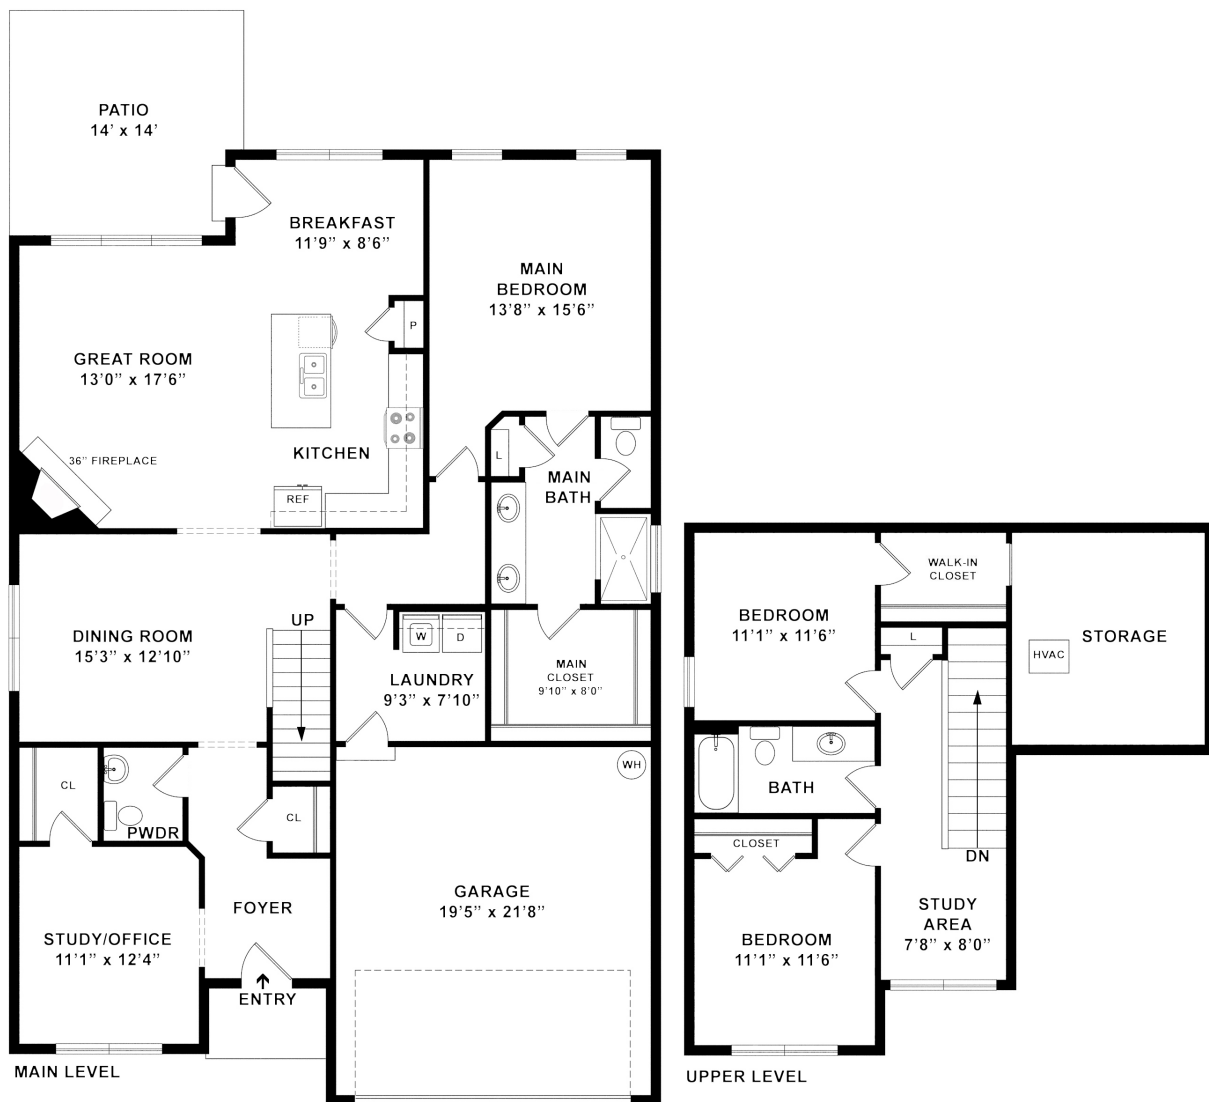

DETAILED DRAWING

For more information please visit prattliving.com or call (423) 757-7687

© PRATT HOME BUILDERS. ALL RIGHTS RESERVED. REPRODUCTION OF THE ILLUSTRATIONS OR WORKING DRAWINGS BY ANY MEANS IS STRICTLY PROHIBITED. ALL ENCLOSED ELEMENTS ARE REPRESENTATIONAL; ACTUAL HOMES AND FLOOR PLANS MAY VARY